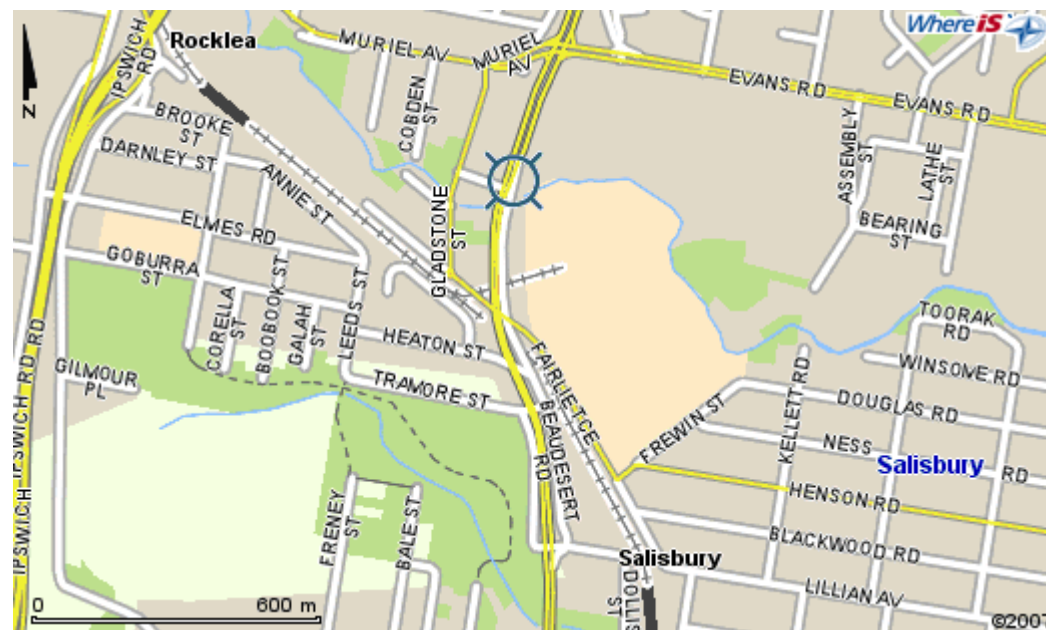

CSTC Branch Locations and Contact Details

Brisbane (Salisbury)
CSTC Pty Ltd
460-492 Beaudesert Road
SALISBURY Qld 4107
PO Box 51
MOOROOKA Qld 4105
tel: 07 3373 8888
fax: 07 3373 8899
hours: 7:30am - 4:30pm
brisbane@cstc.org.au