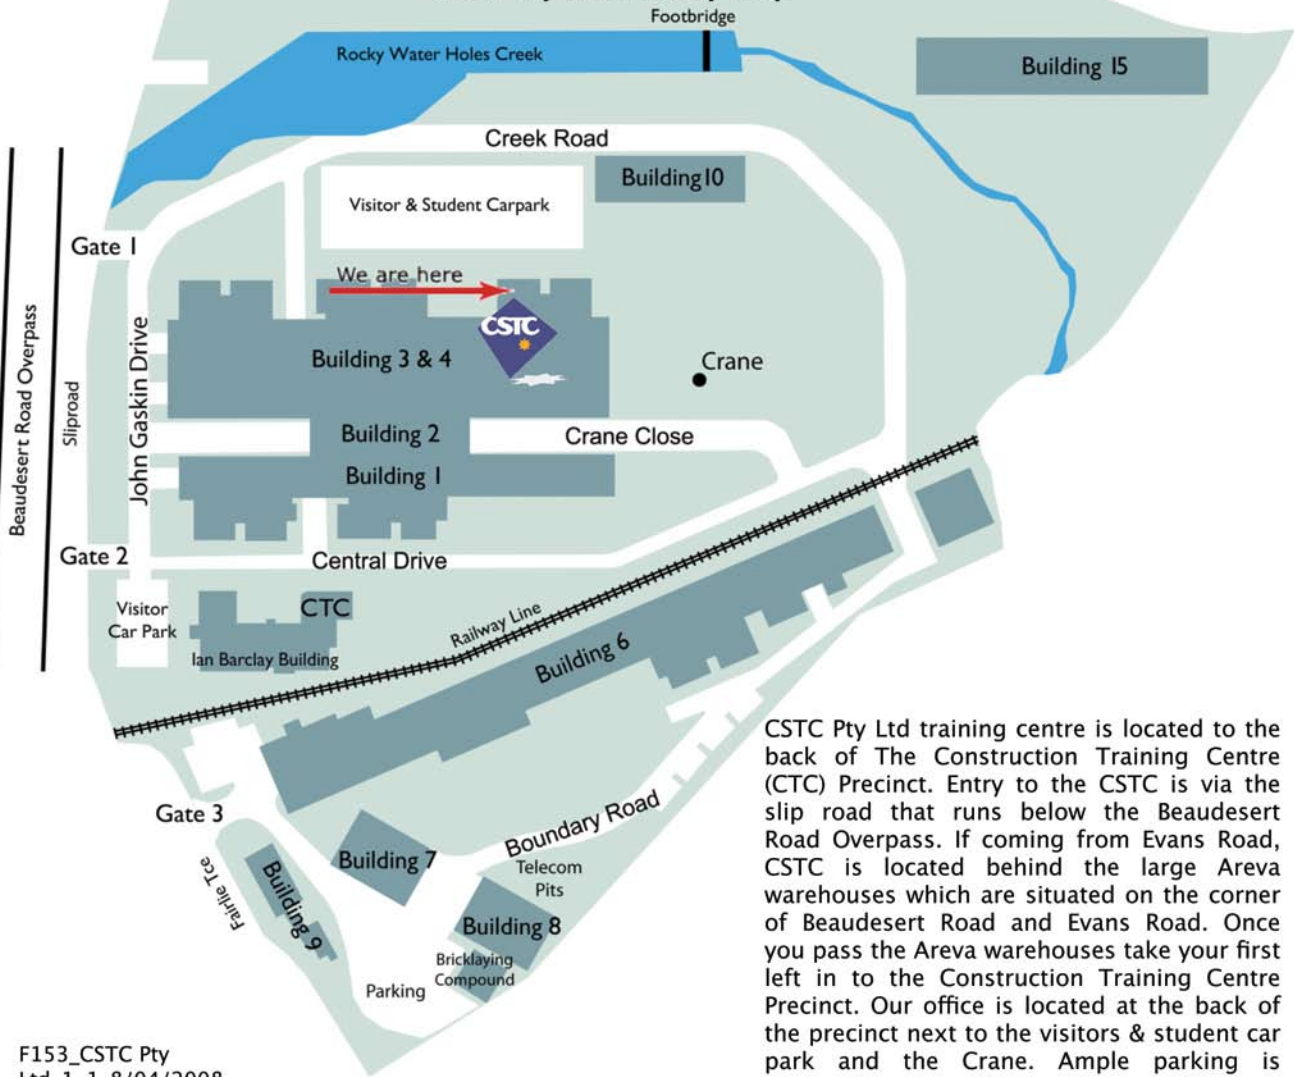

The Construction Training Centre - Salisbury Precinct

CSTC Pty Ltd Facility Map

CSTC Pty Ltd training centre is located to the back of The Construction Training Centre (CTC) Precinct. Entry to the CSTC is via the slip road that runs below the Beaudesert Road Overpass. If coming from Evans Road, CSTC is located behind the large Areva warehouses which are situated on the corner of Beaudesert Road and Evans Road. Once you pass the Areva warehouses take your first left in to the Construction Training Centre Precinct. Our office is located at the back of the precinct next to the visitors & student car park and the Crane. Ample parking is provided in the visitors & student car park.